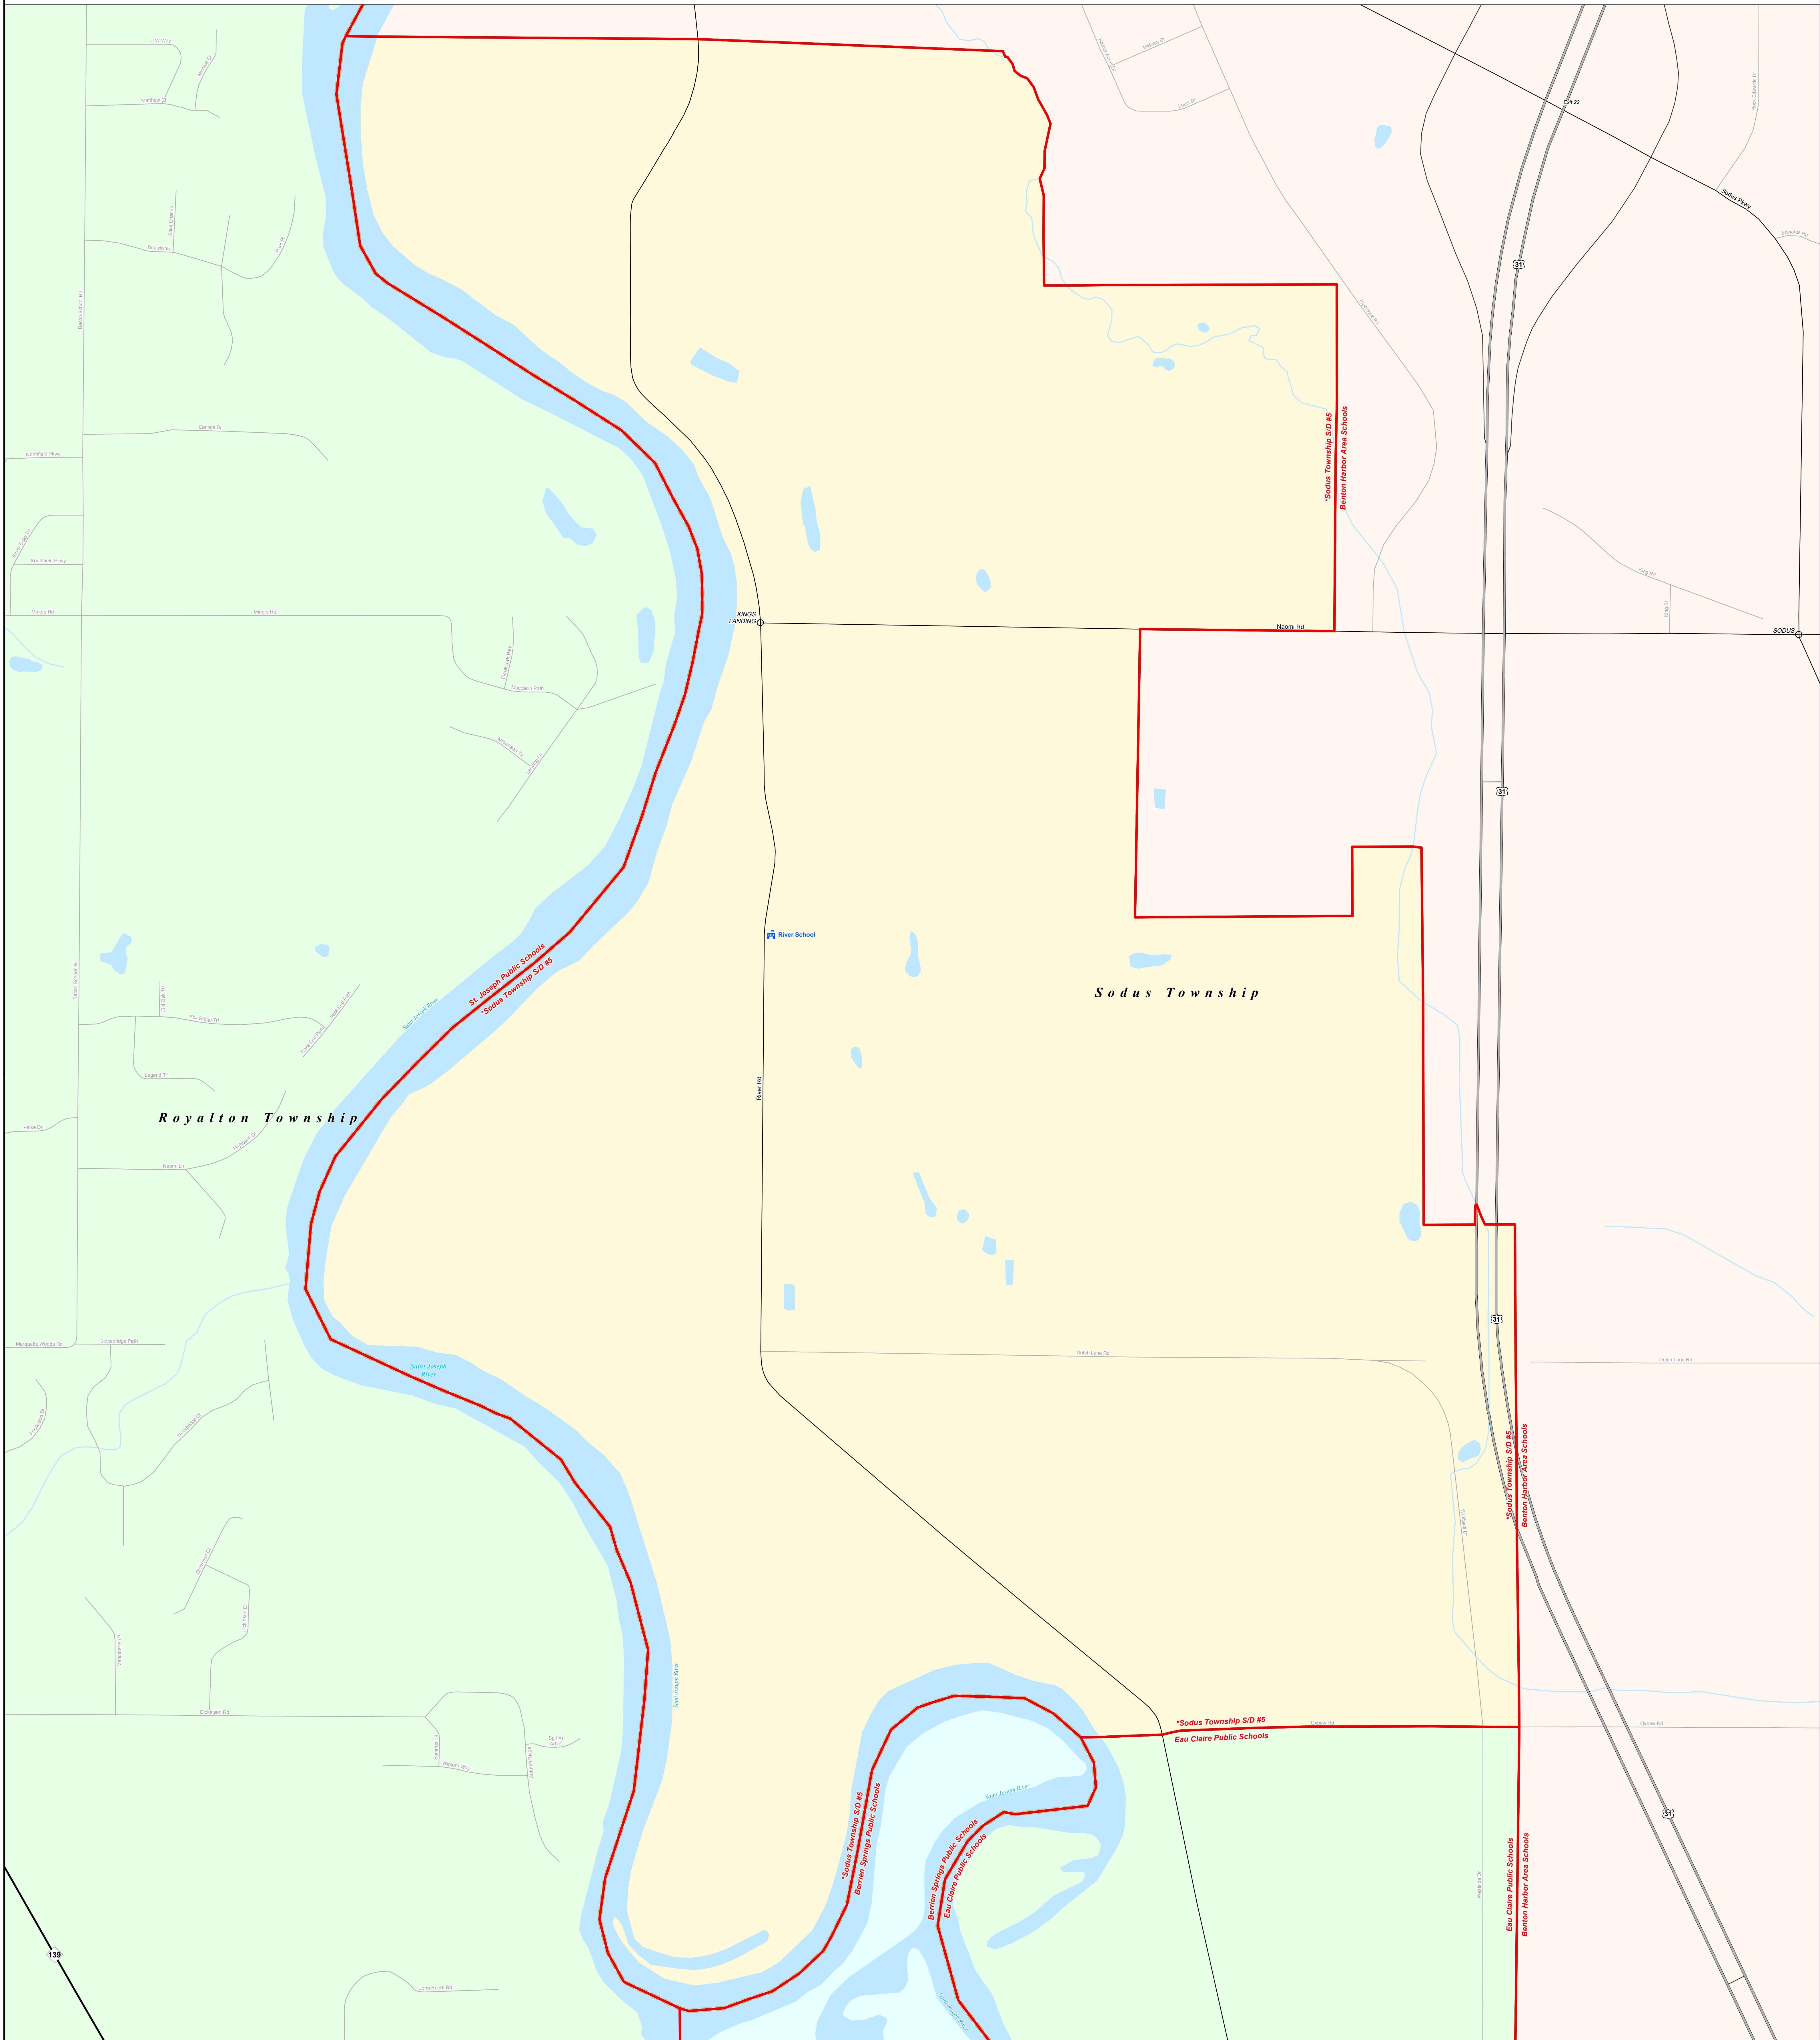

*SODUS TOWNSHIP S/D #5

Berrien RESA

*Note: Non K-12 School Districts identified with Asterisk (*) in Name

11/14/13

Legend		
School District	Unincorporated Place	Railroad
County	School	Water Feature
City	Freeway	River, Stream, or Drain
Township	Highway	
Village	Primary Road	
Census Designated Place	Local Road